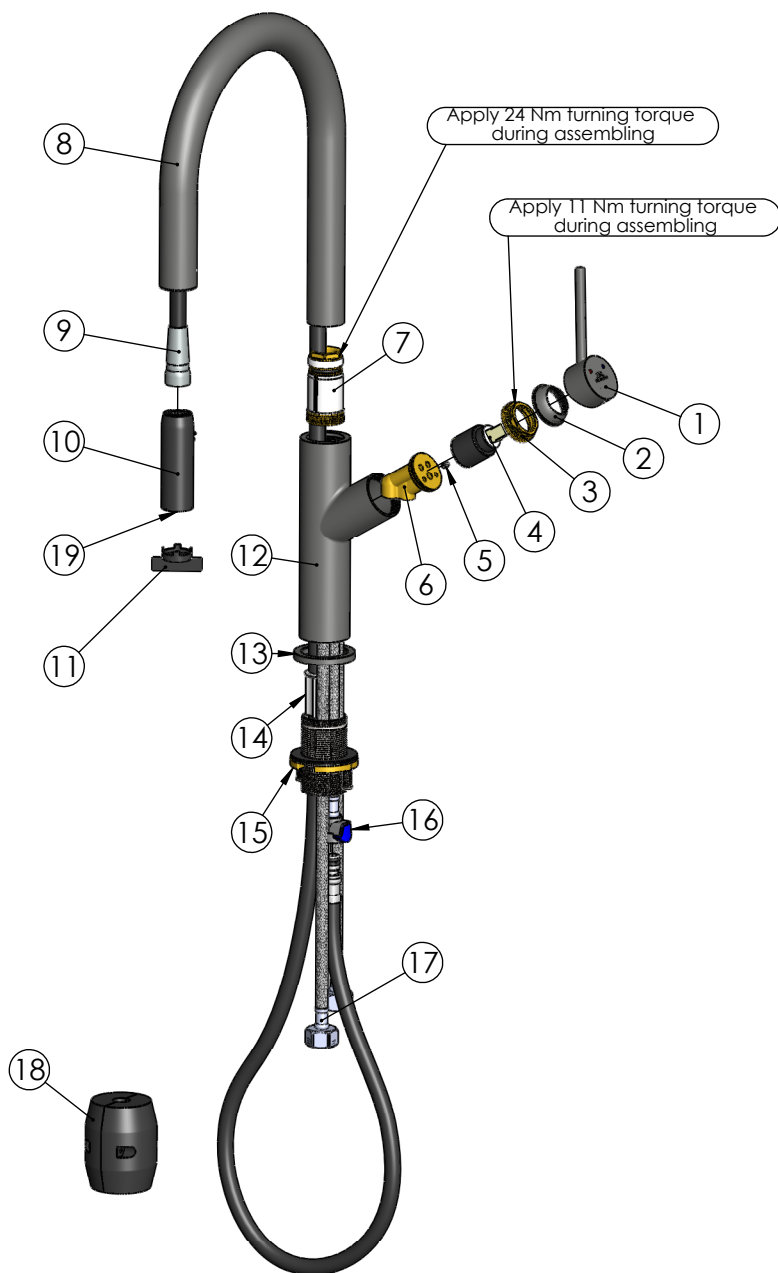

RUBINETA

Product name: **Faucet Bona-33 PO (DG)**
Product Code: **BO330DG8**

| ITEM NO. | PART CODE | NAME | QUANTITY |
|----------|-----------|---|----------|
| 1 | 631932 | Handle Bona (DG) | 1 |
| 2 | 636285 | Cartridge cap Bona (DG) | 1 |
| 3 | 636286 | Cartridge nut Bona | 1 |
| 4 | 634051 | Cartridge 25mm Citec (black) | 1 |
| 5 | 637126 | Screw M4x5 (DIN913) | 1 |
| 6 | 635493 | Body insert Bona | 1 |
| 7 | 637214 | Spout insert for Bona | 1 |
| 8 | 633357 | Spout Bona-33 (DG) | 1 |
| 9 | 617992 | Nylon hose Bona-33 (G3/8") | 1 |
| 10 | 622164 | Spout head Bona-33 | 1 |
| 11 | 636840 | Key for spout head Bona-33 | 1 |
| 12 | 635492 | Body Bona (DG) | 1 |
| 13 | 636068 | Base Bona (DG) | 1 |
| 14 | 637216 | Plastic insert for Bona fixing set | 1 |
| 15 | 637213 | Fixing set (M34) Bona | 1 |
| 16 | 618027 | Connection hose 27 cm, D10, M8x1 with special connector, PEX/S.S. | 1 |
| 17 | 618063 | Connection hose 60 cm, D10, M8x1xF1/2", PEX/S.S. | 2 |
| 18 | 637215 | Weight for Bona faucet | 1 |
| 19 | 636839 | Aerator insert Neoperl PL HC (TT) laminar max | 1 |